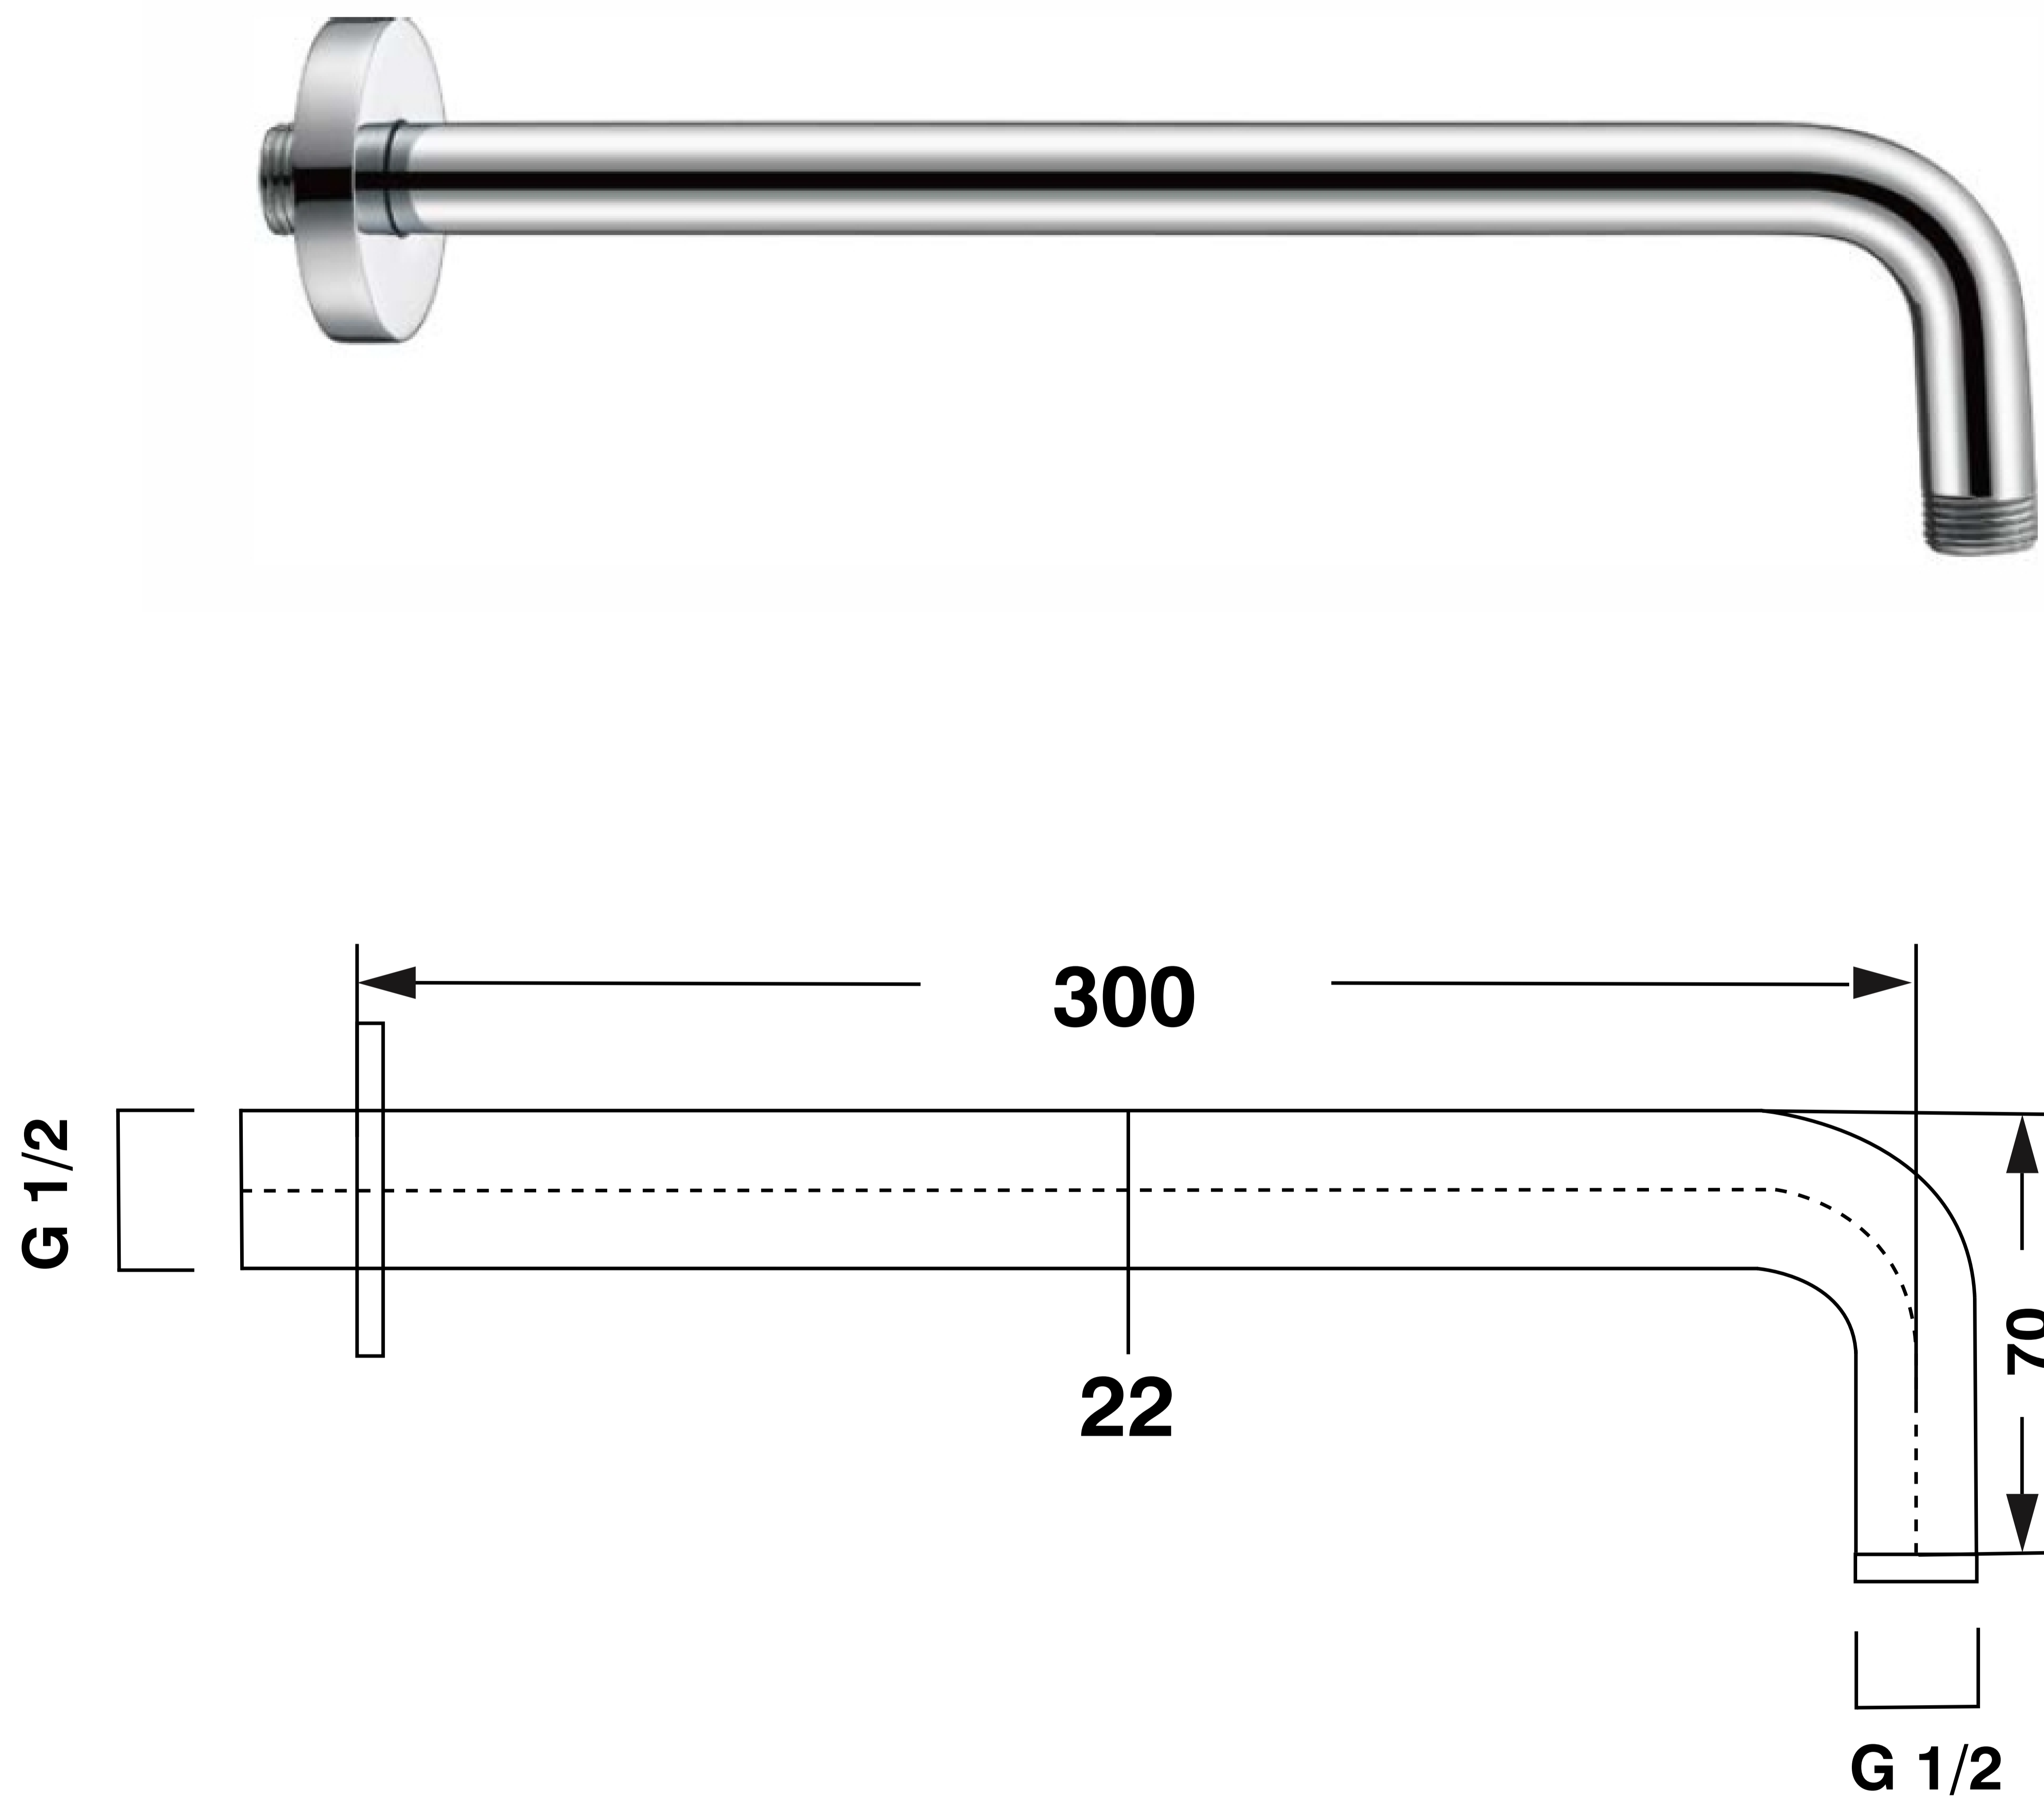

Brass Shower Arm

Product Code : **1128**

Technical Drawing

All dimension are in **mm**